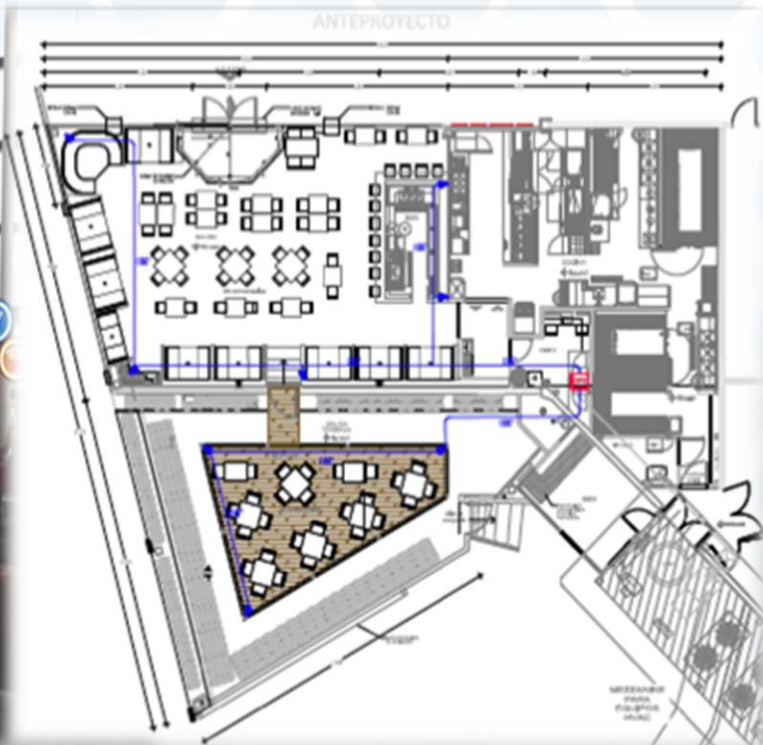

WINGS

Cliente:
Corporativo Mexicano
de Restaurantes

Proyecto:
Restaurante en Aeropuerto

Soluciones:
Audio, Distribución de Video.